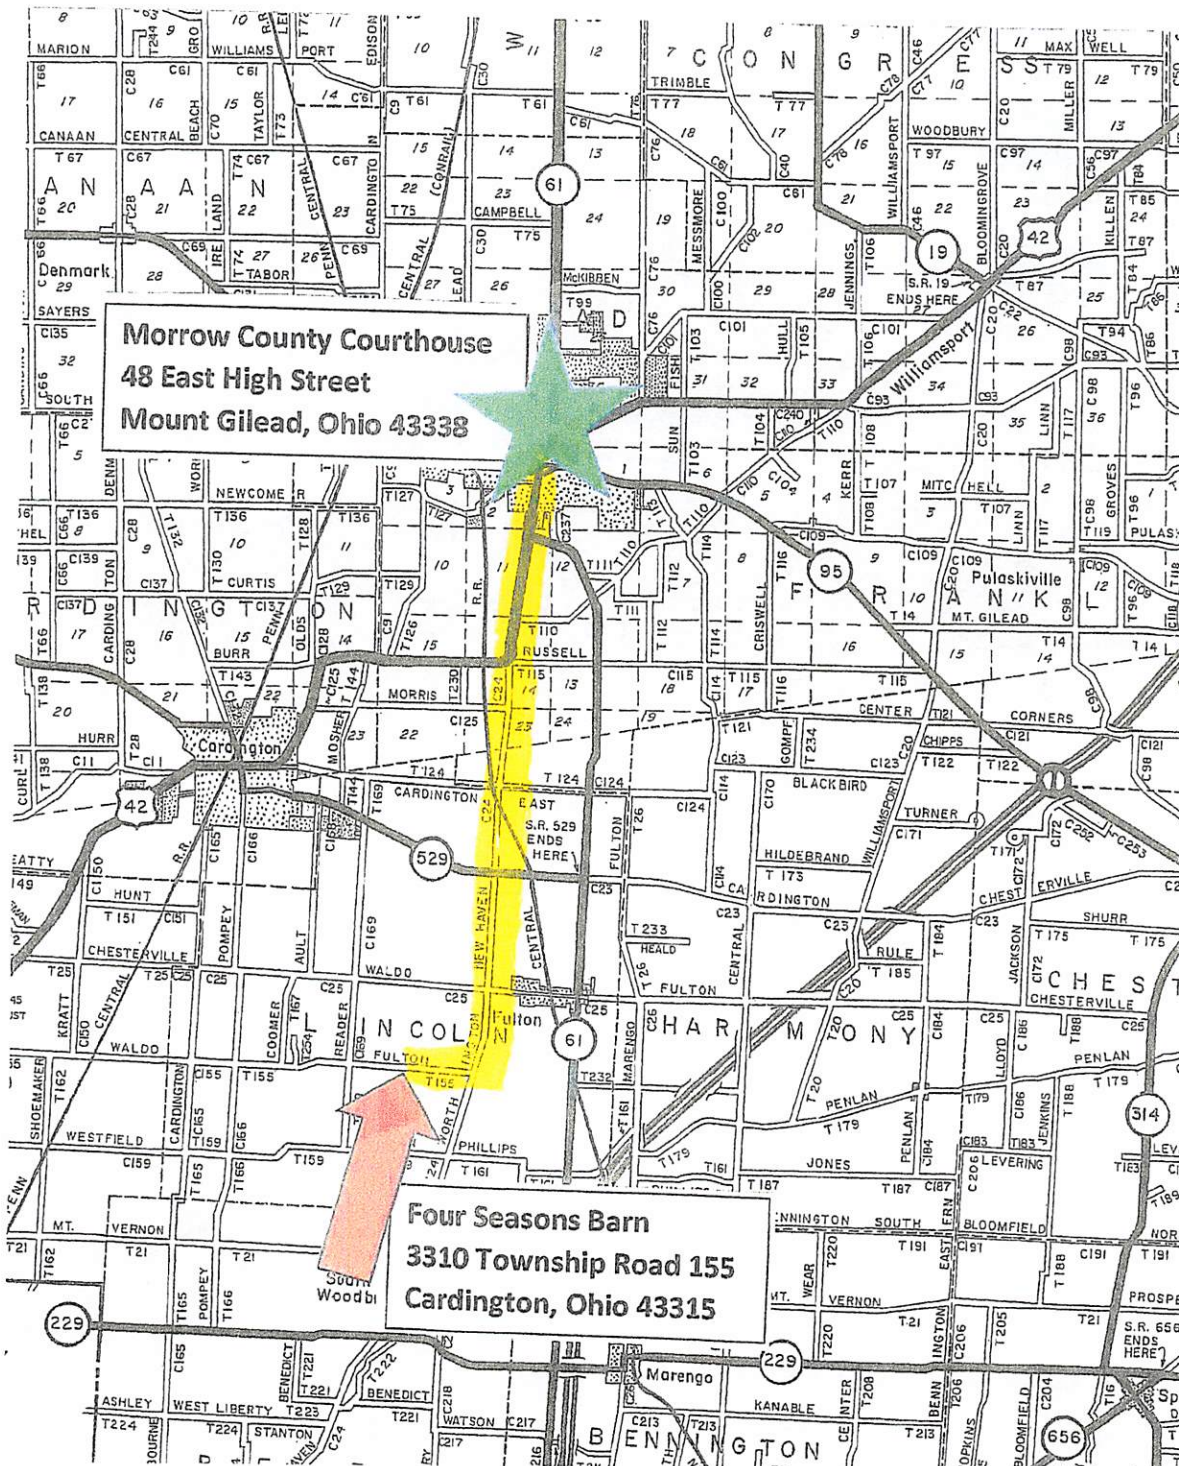

Driving Directions:

From the Morrow County Courthouse (48 East High Street, Mount Gilead, Ohio 43338)

- Head West on High Street to Monument
- Turn Left (South) on Main Street
- Head South on Main Street (US Rt. 42) approx. 2.3 miles to County Road 24
- Continue straight onto County Road 24 (Worthington-New Have Road) approx. 4.8 miles
- Turn Right onto Township Road 155 (Waldo-Fulton Road) approx. 0.9 miles

Arrival to 3310 Township Road 155, Cardington, Ohio 43315 (Four Seasons Barn)

Four Seasons Barn

3310 Township Road 155, Cardington, OH 43315